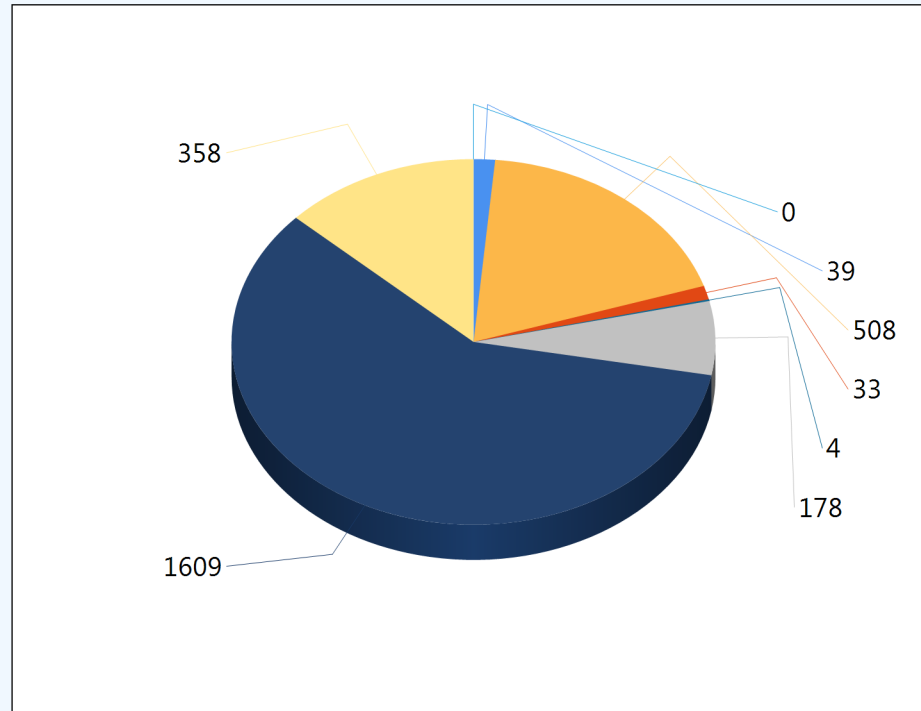

CTS Caseload as of 24.10.2016

Group Legend

- Working Age-Non-Passported-Disabled Child Premium
- Working Age-Non-Passported-Other
- Working Age-Non-Passported-Severe Disability
- Working Age-Non-Passported-War Pensioners
- Working Age-Passported-Disabled Child Premium
- Working Age-Passported-Other
- Working Age-Passported-Severe Disability
- Working Age-Passported-War Pensioners